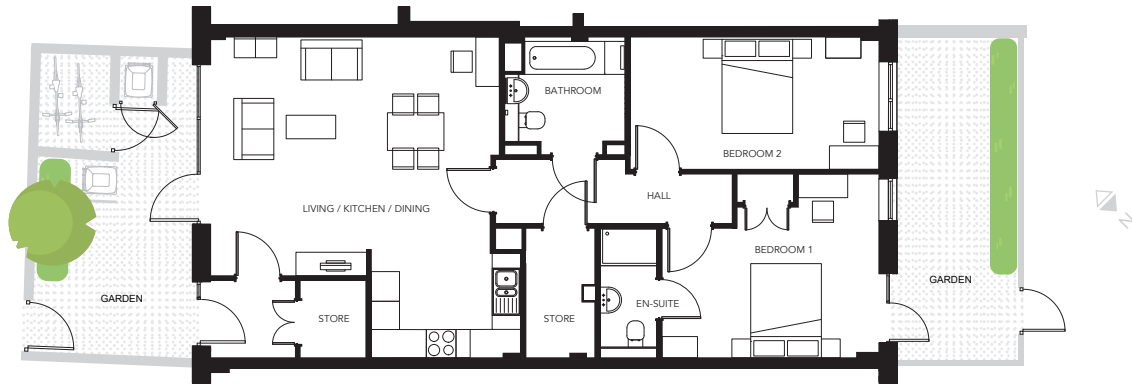

## APARTMENT TYPE 11

Level Apartment  
G 4C\*

Room	Area	
	Metric (m <sup>2</sup> )	Imperial (ft <sup>2</sup> )
TOTAL AREA	97.6	1051
Living/Kitchen/Dining	37.1	399
Bathroom 1	5.9	64
En-Suite	3.3	36
Bedroom 1	16.3	175
Bedroom 2	14.8	159