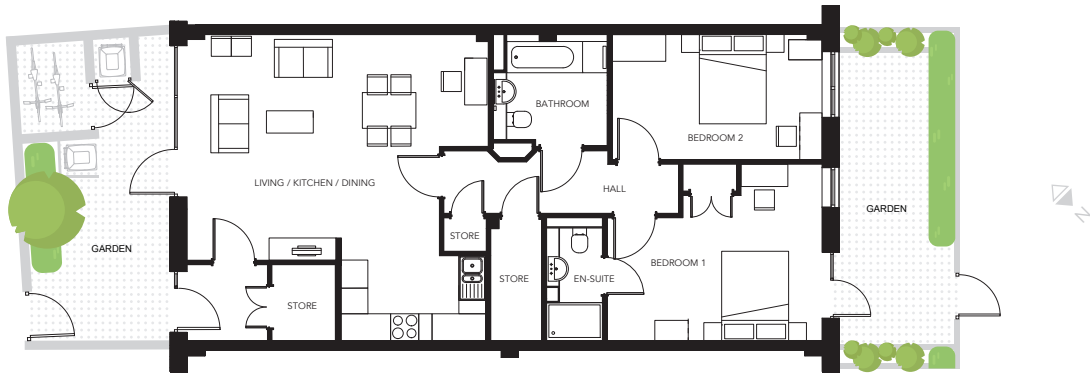

## APARTMENT TYPE 9

Level Apartment  
G 4A\*

Room	Area	
	Metric (m <sup>2</sup> )	Imperial (ft <sup>2</sup> )
TOTAL AREA	98.5	1060
Living/Kitchen/Dining	37.9	408
Bathroom 1	6.2	67
En-Suite	3.4	37
Bedroom 1	17.2	185
Bedroom 2	13.2	142